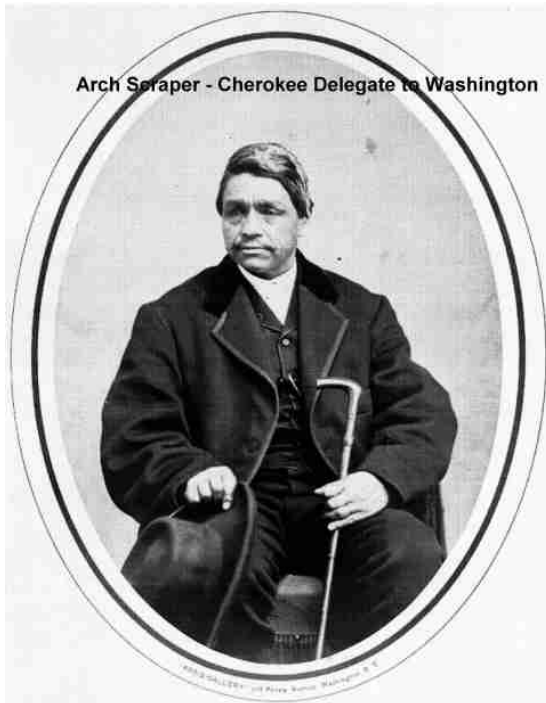

George Washington Scrapper

The old tintype photo shown upper right has been handed down through the Arch Scrapper family. Although it does not appear to be Archibald, it could be one of his brothers. Notice the striking resemblance to the old portrait of George as well as a slight likeness to the lower right photo which has been identified as one of George's sons, Henry H. or Martin M. Scrapper.

Arch Scrapper - Cherokee Delegate to Washington